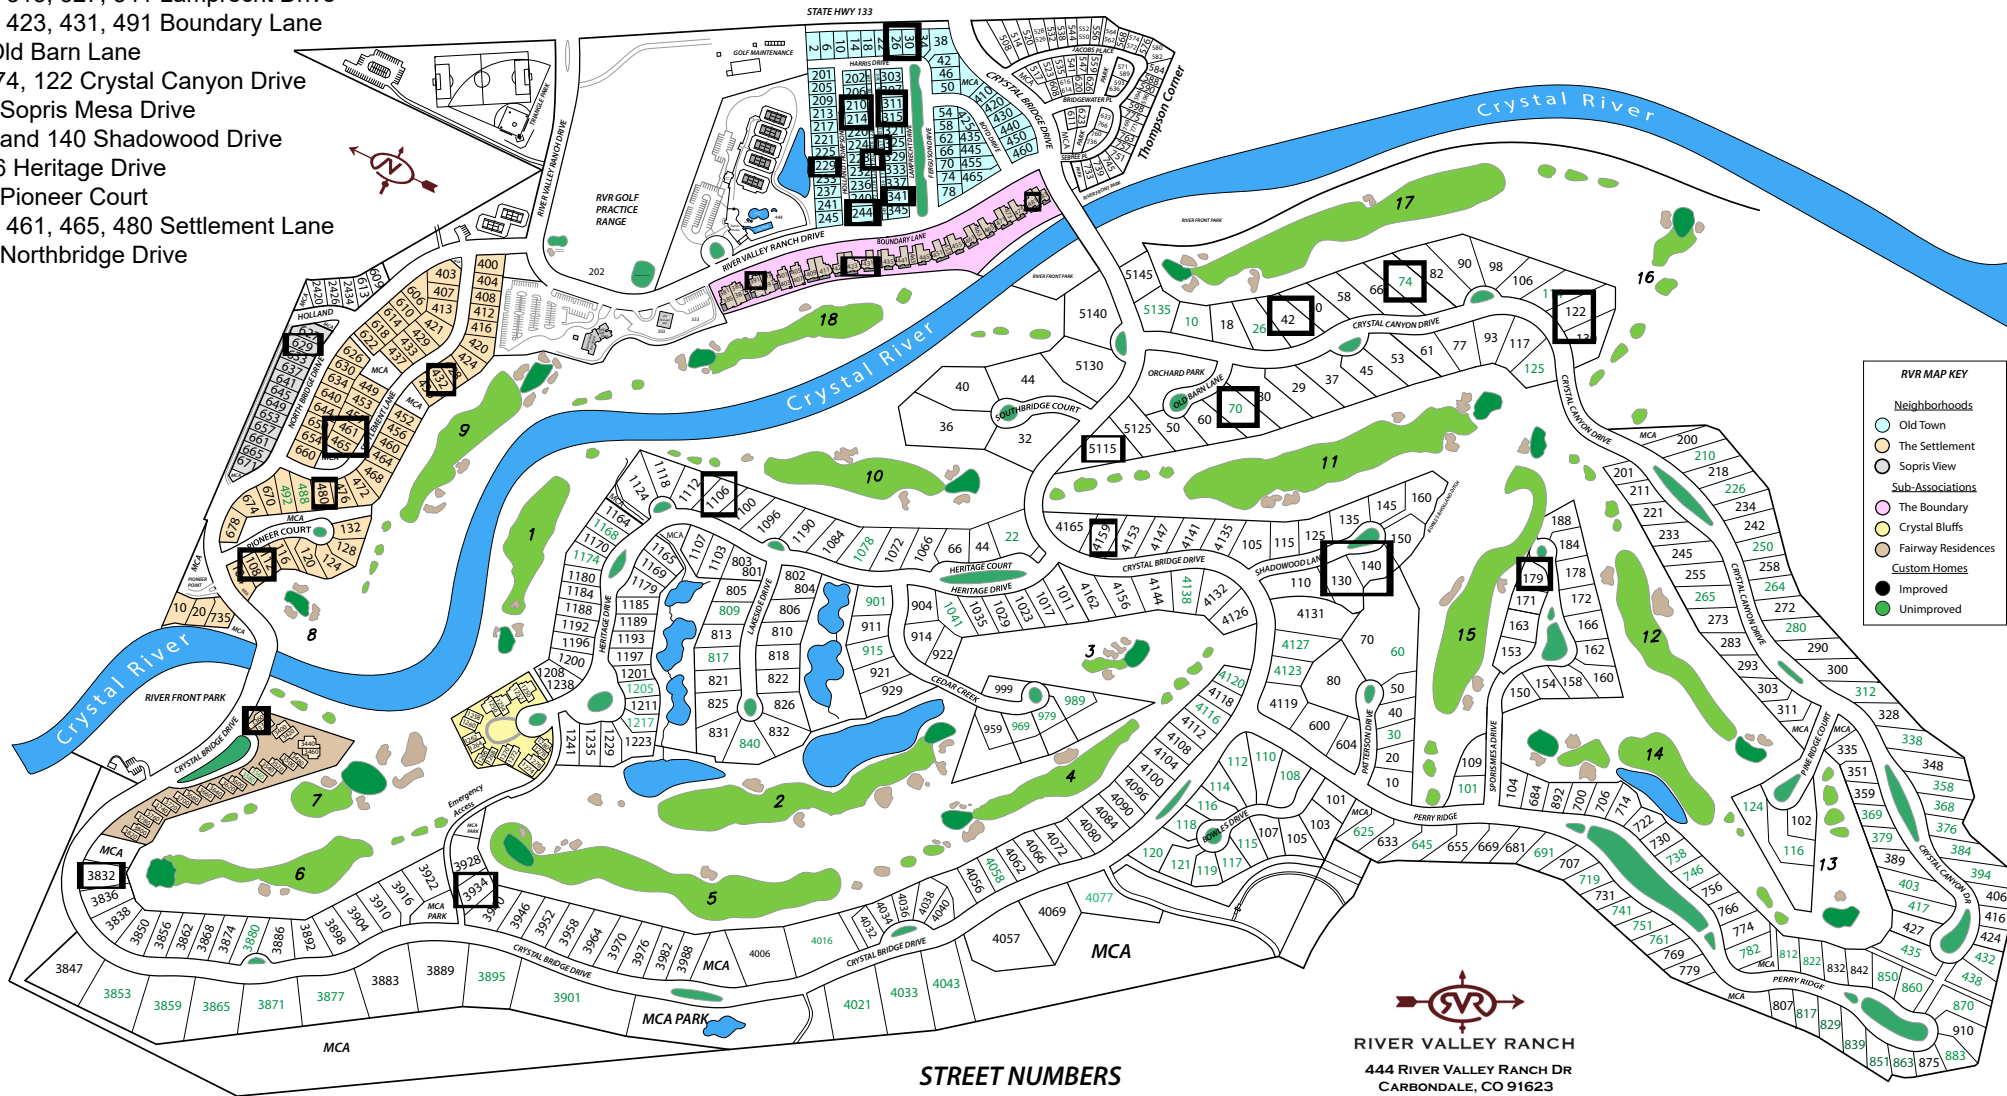

List of Houses Participating:

- 210, 214, 229, 230, 244 Holland Thompson Drive
- 3360, 3832, 3934, 4159, 5115 Crystal Bridge Drive
- 26 and 30 Harris Drive
- 311, 315, 327, 341 Lamprecht Drive
- 391, 423, 431, 491 Boundary Lane
- 70 Old Barn Lane
- 42, 74, 122 Crystal Canyon Drive
- 179 Sopris Mesa Drive
- 130 and 140 Shadowwood Drive
- 1106 Heritage Drive
- 108 Pioneer Court
- 432, 461, 465, 480 Settlement Lane
- 629 Northbridge Drive

RVR Garage Sale 2024

STREET NUMBERS

RIVER VALLEY RANCH
 444 RIVER VALLEY RANCH DR
 CARBONDALE, CO 91623
 970.963.6300
 WWW.RVRMA.ORG